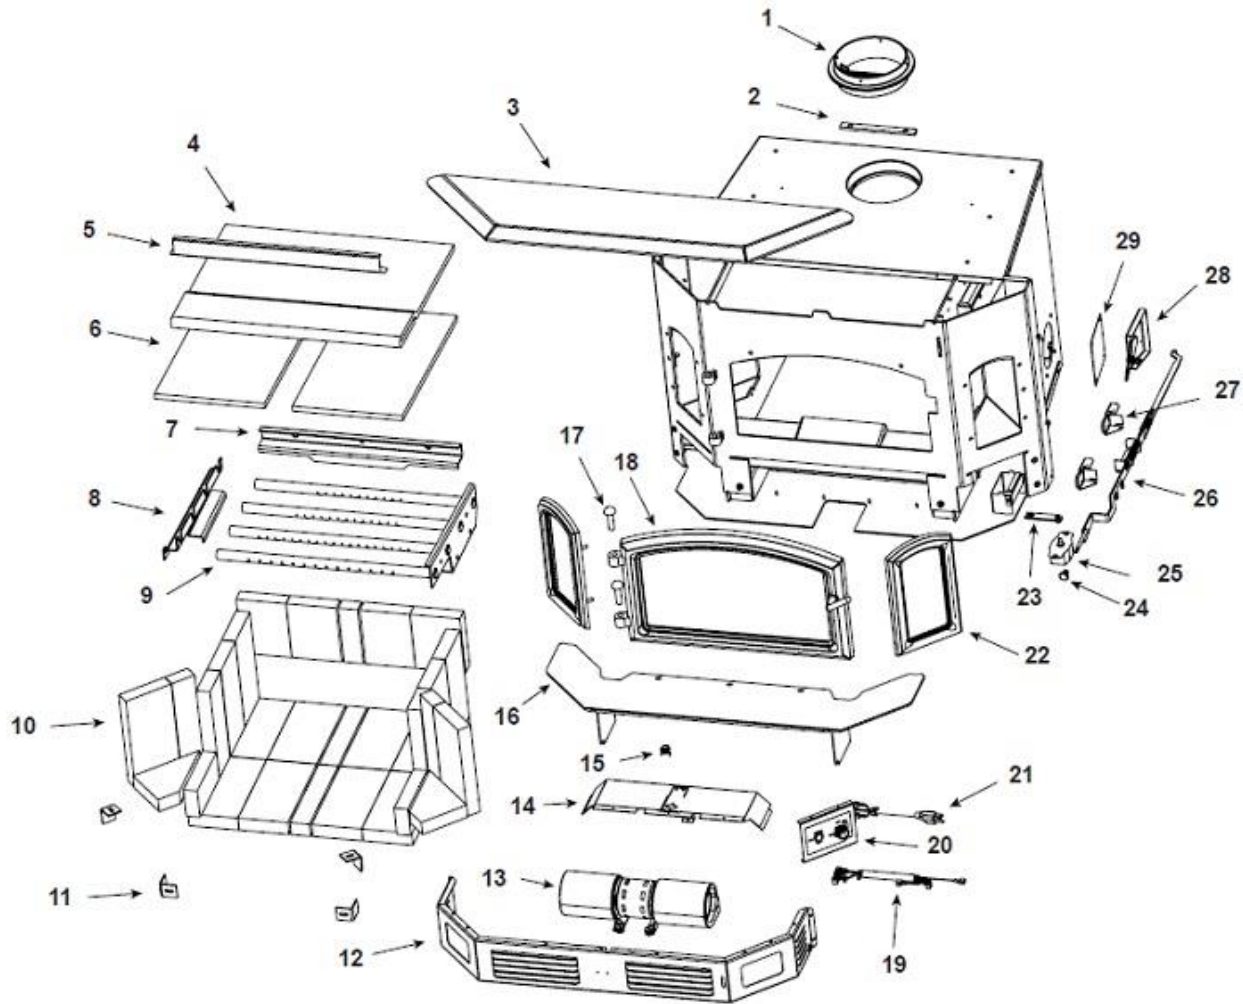

Quadra-Fire 5100i ACC Fireplace Insert

ITEM	DESCRIPTION	COMMENTS	PART NUMBER
1	Flue Attach Ring		SRV7044-154
2	Chimney Ring Mount		SRV7044-181
3	Front Top Assembly		SRV7047-017
4	Ceramic Fiber Blanket		832-3390

**Side view**

5	Baffle Protection Channel		SRV7047-211
6	Baffle Board (2 Pieces)		SRV7047-146
7	Rear Brick Retainer		SRV7047-109
8	Tube Support Rack		SRV7047-157
9	Tube Channel Assembly		SRV7047-013

**#10 Brick Set**