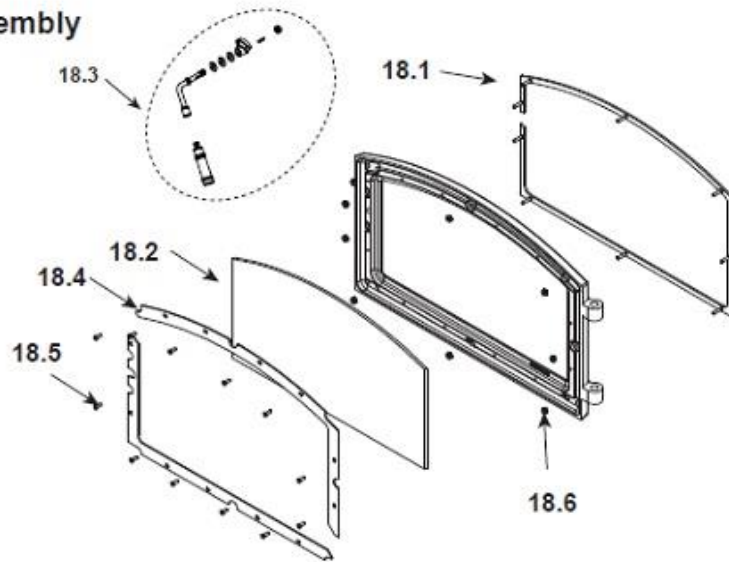

ITEM	DESCRIPTION	COMMENTS	PART NUMBER
11	Brick Clips (Qty.4)		SRV7047-206
12	Blower Grill Assembly		SRV7047-024
13	Blower Replacement		SRV7044-210
14	Blower Shield		SRV7047-131
15	Snap Disc		SRV230-0060
16	Ashlip Assembly		SRV7047-002
17	Hinge Pin Black		7000-606/2

#18 Front Door Assembly

18	Door Assembly		SRV7047-025
18.1	Door Trim Black		SRV7047-187
18.2	Door Glass Assembly		7000-011
	Door Hardware		SRV7047-034
18.3	Door Handle Assembly		SRV7033-071
	Door Handle		SRV7060-212
	Fiber Handle		832-0990
	Washer, Sae, 3/8 (3 Ea)	Pkg of 3	430-1141
	Cam Latch		430-1151
	Key, Cam Latch		226-0100/24
	Nut, 2-Wy Side-Lock Jam (3Ea)	Pkg of 24	220-0490/12
18.4	Glass Frame Upper & Lower		SRV7047-193
18.5	Screw, Flat Head Philips 8-32X1/2	Pkg of 12	220-0490/12
18.6	Nut, Keps Lock, 8-32		226-0060/40
	Rope, Door Gasket, Black, 3/4		832-1680
19	Wire Harness		SRV7047-192