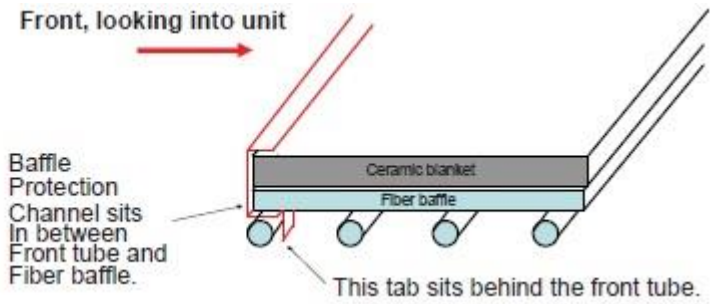

Side view

5	Baffle Protection Channel		SRV7047-211
6	Baffle Board (2 Pieces)		SRV7047-146
7	Rear Brick Retainer		SRV7047-109
8	Tube Support Rack		SRV7047-157
9	Tube Channel Assembly		SRV7047-013