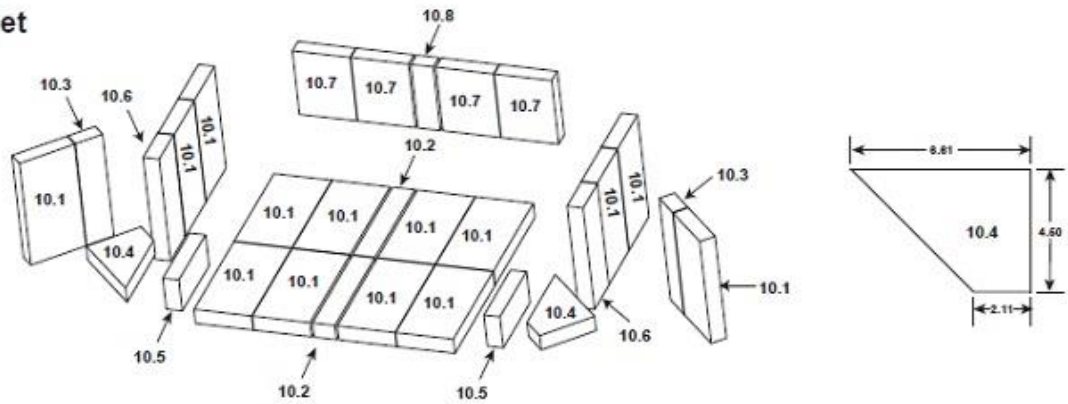

#10 Brick Set

10	Brick Assembly		SRV7047-003
10.1	Brick, 9 x 4.5 x 1.25"	Qty. 14 Req.	
10.2	Brick, 9 x 1.75 x 1.25"	Qty. 2 Req.	
10.3	Brick, 9 x 2.25 x 1.25"	Qty. 2 Req.	
10.4	Brick, 6.61 x 4.5 x 1.25" W Angle	Qty. 2 Req.	
10.5	Brick, 6 x 2.75 x 1.25"	Qty. 2 Req.	
10.6	Brick, 9 x 3.25 x 1.25"	Qty. 2 Req.	
10.7	Brick, 5.63 x 4.50 x 1.25"	Qty. 4 Req.	
10.8	Brick, 5.63 x 1.75 x 1.25"	Qty. 1 Req.	
	Brick, Uncut	Qty. 1	832-0550
		Qty: 6	832-3040